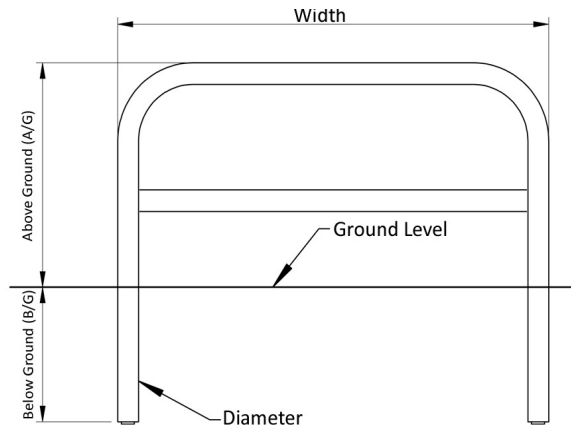

Hooped Perimeter Barrier with Horizontal Rail 76mm Diameter Galvanised, Concrete In

Perimeter Barriers are designed to help secure site perimeters and provide a permanent obstacle to vehicle access, to mark boundaries, define trolley parks and protect vulnerable door entrances and exits.

Part Number	Description, Height above ground x overall width	Weight (kg)
138 177 666H	500 x 750 with Horizontal Rail, Galvanised - Concrete In	14kg
138 177 680H	500 x 1000 with Horizontal Rail, Galvanised - Concrete In	17kg
138 177 684H	500 x 1500 with Horizontal Rail, Galvanised - Concrete In	22kg
138 177 688H	500 x 2000 with Horizontal Rail, Galvanised - Concrete In	27kg
138 177 664H	750 x 1000 with Horizontal Rail, Galvanised - Concrete In	19kg
138 177 670H	750 x 1500 with Horizontal Rail, Galvanised - Concrete In	25kg
138 177 676H	750 x 2000 with Horizontal Rail, Galvanised - Concrete In	30kg
138 177 659	1000 x 1000 with Horizontal Rail, Galvanised - Concrete In	22kg
138 177 656H	1000 x 1500 with Horizontal Rail, Galvanised - Concrete In	28kg
138 177 654	1000 x 2000 with Horizontal Rail, Galvanised - Concrete In	33kg

Product details

- 3mm wall thickness
- Concrete in 300mm (below ground)
- Colour coated options available extra
- Complete with horizontal rail

Installation & use

Bolt down to a suitable concrete surface.
Telescopic, removable and concrete in are supplied with welded fixing spikes to ensure firm ground anchorage into concrete.
Telescopic, removable and concrete in require a suitable excavated hole for installing into concrete.
Products are guaranteed for 12 months (if installed and used correctly).