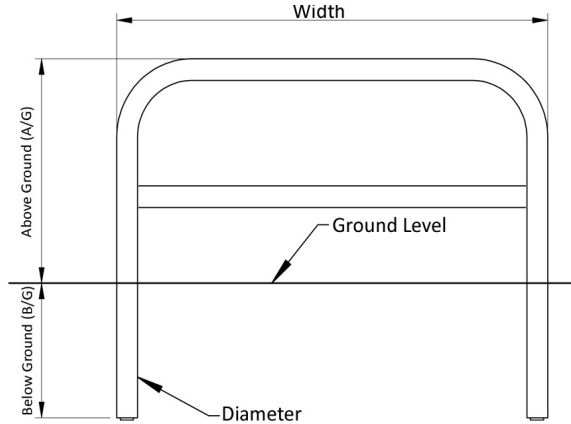

Hooped Perimeter Barrier with Horizontal Rail 90mm Diameter Galvanised, Concrete In

Perimeter Barriers are designed to help secure site perimeters and provide a permanent obstacle to vehicle access, to mark boundaries, define trolley parks and protect vulnerable door entrances and exits.

Part Number	Description, Height above ground x overall width	Weight (kg)
138 178 950H	500 x 750 with Horizontal Rail, Galvanised - Concrete In	17kg
138 178 951H	500 x 1000 with Horizontal Rail, Galvanised - Concrete In	20kg
138 178 956H	500 x 1500 with Horizontal Rail, Galvanised - Concrete In	26kg
138 178 962H	500 x 2000 with Horizontal Rail, Galvanised - Concrete In	32kg
138 178 966H	750 x 1000 with Horizontal Rail, Galvanised - Concrete In	23kg
138 178 972H	750 x 1500 with Horizontal Rail, Galvanised - Concrete In	29kg
138 178 978H	750 x 2000 with Horizontal Rail, Galvanised - Concrete In	36kg
138 178 982	1000 x 1000 with Horizontal Rail, Galvanised - Concrete In	26kg
138 178 988	1000 x 1500 with Horizontal Rail, Galvanised - Concrete In	33kg
138 178 994	1000 x 2000 with Horizontal Rail, Galvanised - Concrete In	39kg