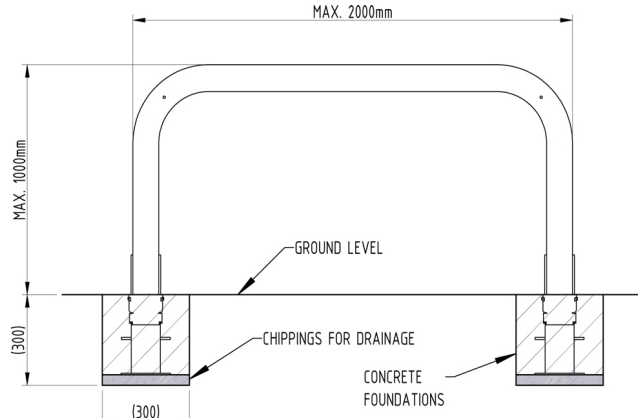

## 76mm Galvanised Steel

Key Locking Removable Perimeter Barriers are designed to help secure site perimeters and provide a permanent obstacle to vehicle access. Best suited to sites where aesthetics, security and flexibility are equally important.

Tested and approved by Sold Secure.

This product has achieved Secure by Design status.

Part Number	Description	Lift Weight (kg)	Weight (kg)
138 179 751	500 x 1000 Galvanised - Removable	15kg	27kg
138 179 757	500 x 1500 Galvanised - Removable	18kg	30kg
138 179 762	500 x 2000 Galvanised - Removable	21kg	33kg
138 179 766	750 x 1000 Galvanised - Removable	18kg	30kg
138 179 773	750 x 1500 Galvanised - Removable	21kg	33kg
138 179 779	750 x 2000 Galvanised - Removable	24kg	36kg
138 179 781	1000 x 1000 Galvanised - Removable	21kg	33kg
138 179 789	1000 x 1500 Galvanised - Removable	24kg	36kg
138 179 793	1000 x 2000 Galvanised - Removable	27kg	39kg

### Product details

- Sold Secure SS105:2012 - Gold
- Available in either 76mm or 90mm
- Radial Pin Tumbler
- Colour options available extra
- Socket - 270mm (below ground)