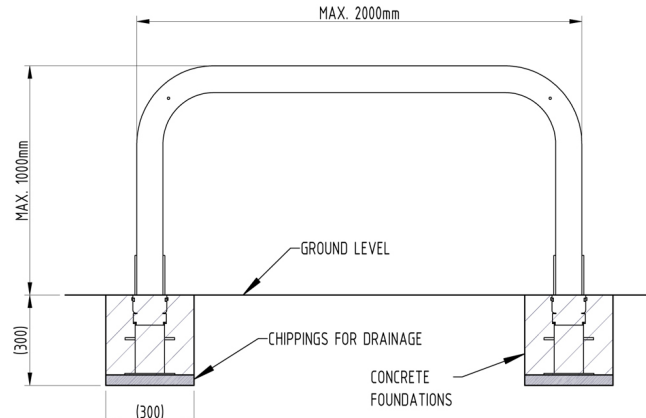

# Key Locking Removable Perimeter Barrier

## 76mm Stainless Steel

Key Locking Removable Perimeter Barriers are designed to help secure site perimeters and provide a permanent obstacle to vehicle access. Best suited to sites where aesthetics, security and flexibility are equally important.

Tested and approved by Sold Secure.

This product has achieved Secure by Design status.

Part Number	Description	Lift Weight (kg)	Weight (kg)
138 205 972	500 x 1000 Stainless Steel Grade 304 - Removable	10kg	22kg
138 205 973	500 x 1500 Stainless Steel Grade 304 - Removable	12kg	24kg
138 205 974	500 x 2000 Stainless Steel Grade 304 - Removable	14kg	26kg
138 205 975	750 x 1000 Stainless Steel Grade 304 - Removable	12kg	24kg
138 205 976	750 x 1500 Stainless Steel Grade 304 - Removable	14kg	26kg
138 205 977	750 x 2000 Stainless Steel Grade 304 - Removable	16kg	28kg
138 205 978	1000 x 1000 Stainless Steel Grade 304 - Removable	14kg	26kg
138 205 979	1000 x 1500 Stainless Steel Grade 304 - Removable	16kg	28kg
138 205 980	1000 x 2000 Stainless Steel Grade 304 - Removable	18kg	30kg

### Product details

- Sold Secure SS105:2012 - Gold
- Available in either 76mm or 90mm
- Radial Pin Tumbler
- Grade 304 stainless steel
- Socket - 270mm (below ground)