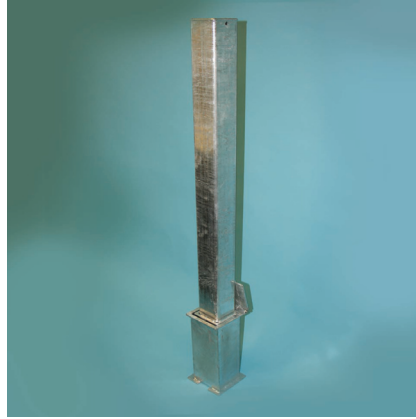

Square Removable Bollard 750 Above Ground 50mm - 80mm Diameter Galvanised or Galvanised & Colour

The AUTOPA Square Removable Post is ideal for securing areas where occasional access is needed. The post is locked into the ground socket using a padlock (available separately) and can be removed as required to allow access. Additional ground sockets are available to safely store the post when it is not in use.

The Square Removable Post is available in sizes; 750mm, 900mm and 1000mm above ground. Manufactured from galvanised mild steel as standard and can be colour coated as required (BS/RAL codes must be specified at time of order). Also available in Black with a White reflective band.

Product details

- 750mm (Height above ground)
- 3mm wall thickness
- Socket - 220mm (below ground)
- Price excludes padlock to secure

Installation & use

Bolt down to a suitable concrete surface.
Telescopic, removable and concrete in are supplied with welded fixing spikes to ensure firm ground anchorage into concrete.
Telescopic, removable and concrete in require a suitable excavated hole for installing into concrete.
Products are guaranteed for 12 months (if installed and used correctly).