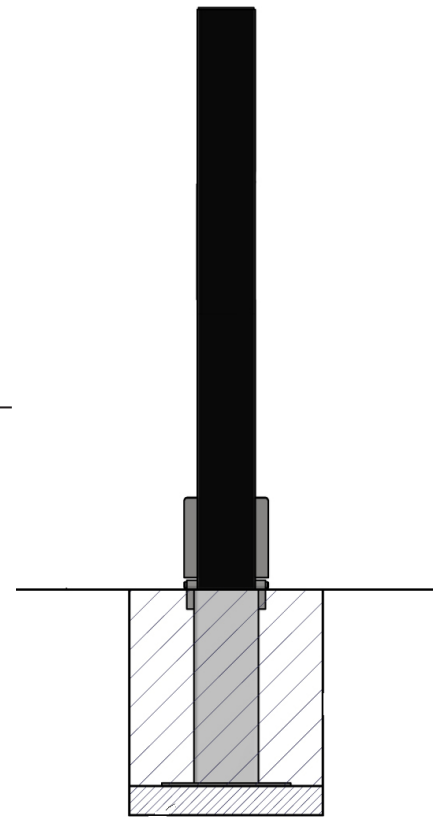

Square Removable Bollard 900 Above Ground 50mm - 80mm Diameter Galvanised or Galvanised & Colour

The AUTOPA Square Removable Post is ideal for securing areas where occasional access is needed. The post is locked into the ground socket using a padlock (available separately) and can be removed as required to allow access. Additional ground sockets are available to safely store the post when it is not in use.

The Square Removable Post is available in sizes; 750mm, 900mm and 1000mm above ground. Manufactured from galvanised mild steel as standard and can be colour coated as required (BS/RAL codes must be specified at time of order). Also available in Black with a White reflective band.

<u>Part Number</u>	<u>Description</u>	<u>Lift Weight (kg)</u>	<u>Weight (kg)</u>
138 100 698	50mm x 50mm Galvanised - Removable	5kg	9kg
138 100 698C	50mm x 50mm Galvanised & Colour - Removable	5kg	9kg
138 100 698Y	50mm x 50mm Galvanised & Yellow - Removable	5kg	9kg
138 100 693	60mm x 60mm Galvanised - Removable	6kg	10kg
138 100 693C	60mm x 60mm Galvanised & Colour - Removable	6kg	10kg
138 100 693Y	60mm X 60mm Galvanised & Yellow - Removable	6kg	10kg
138 100 686	70mm x 70mm Galvanised - Removable	8kg	12kg
138 100 686C	70mm x 70mm Galvanised & Colour - Removable	8kg	12kg
138 100 686Y	70mm x 70mm Galvanised & Yellow - Removable	8kg	12kg
138 100 676	80mm x 80mm Galvanised - Removable	9kg	13kg
138 100 676C	80mm x 80mm Galvanised & Colour - Removable	9kg	13kg
138 100 676Y	80mm x 80mm Galvanised & Yellow - Removable	9kg	13kg