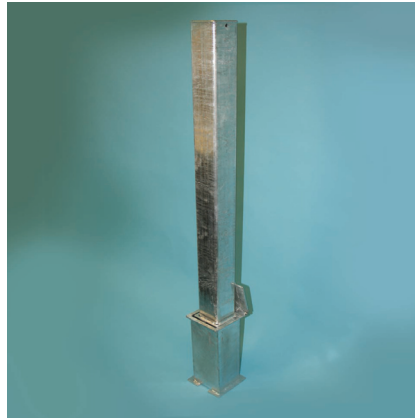

Square Removable Bollard 900 Above Ground 50mm - 80mm Diameter Galvanised or Galvanised & Colour

The AUTOPA Square Removable Post is ideal for securing areas where occasional access is needed. The post is locked into the ground socket using a padlock (available separately) and can be removed as required to allow access. Additional ground sockets are available to safely store the post when it is not in use.

The Square Removable Post is available in sizes; 750mm, 900mm and 1000mm above ground. Manufactured from galvanised mild steel as standard and can be colour coated as required (BS/RAL codes must be specified at time of order). Also available in Black with a White reflective band.

Product details

- 900mm (Height above ground)
- 3mm wall thickness
- Socket - 220mm (below ground)
- Price excludes padlock to secure

Installation & use

Bolt down to a suitable concrete surface.
Telescopic, removable and concrete in are supplied with welded fixing spikes to ensure firm ground anchorage into concrete.
Telescopic, removable and concrete in require a suitable excavated hole for installing into concrete.
Products are guaranteed for 12 months (if installed and used correctly).