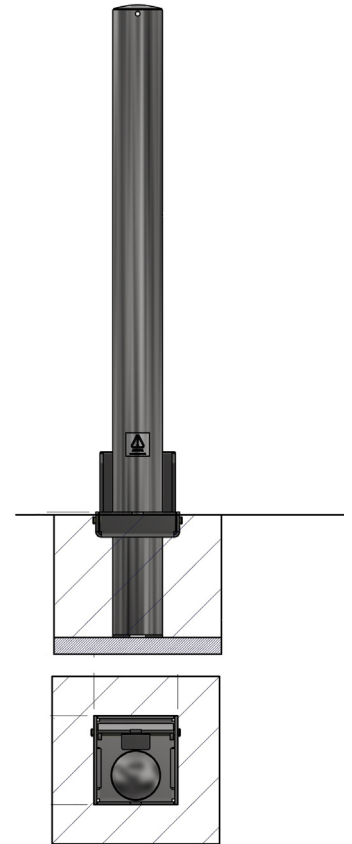

# Removable Bollard 750mm Above Ground 76mm - 193mm Diameter Black and White

The Removable Bollard Black/White offers an effective, simple and robust way to protect premises and vehicles. Removable Bollards are particularly suitable for locations where occasional access is required, the simple tab and padlock system provides an easy to operate solution for locking the bollard in place. The Removable Bollard Black/White is 750mm above ground and is available in a range of outside tube diameter sizes from 60mm through to 193mm. Padlock to secure is available at an extra cost.

The Removable Bollard 750 is ideal for protecting vehicle forecourts, commercial premises, car parks and domestic driveways and can be used in conjunction with fixed bollards as part of a security system for all types of premises.

The Removable Bollard Black/White has galvanised and powder coated black body, complete with a 200mm width, white reflective band.

<u>Part Number</u>	<u>Description</u>	<u>Lift Weight (kg)</u>	<u>Weight (kg)</u>
138 121 105BW	60mm Black & White	4kg	8kg
138 121 257BW	76mm Black & White	5kg	9kg
138 121 277BW	90mm Black & White	6kg	10kg
138 121 330BW	101mm Black & White	7kg	19kg
138 121 429BW	114mm Black & White	8kg	20kg
138 121 552BW	127mm Black & White	9kg	17kg
138 121 627BW	139mm Black & White	17kg	25kg
138 121 671BW	152mm Black & White	11kg	19kg
138 121 722BW	168mm Black & White	20kg	33kg
138 121 782BW	193mm Black & White	23kg	36kg

## Product details

- 750mm (Height above ground)
- 3mm wall thickness - 60mm-127mm and 152mm
- 5mm wall thickness - 139mm, 168mm, and 193mm
- Socket - 220mm (below ground) - 60mm - 90mm
- Socket - 300mm (below ground) - 101mm - 193mm
- Price excludes padlock to secure