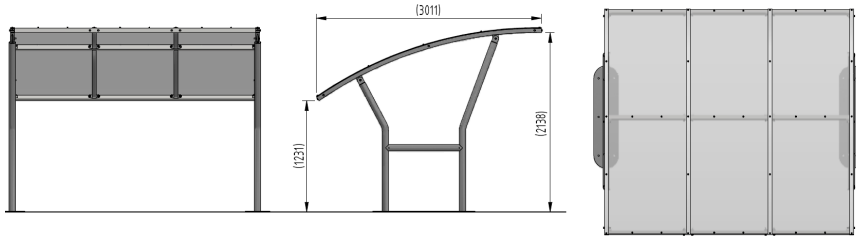

Cambourne Shelter

Galvanised Steel Frame

Open - PETG Sheet

The Cambourne shelter is a free-standing, open sided shelter designed for on site assembly, constructed from galvanised mild steel. Complete with a 4mm PETG clear sheet curved roof.

Width of 3m, with lengths from 2m-5m, extension bays can be added to achieve the desired shelter length.

Bolt down as standard.

Uses

- | | | |
|---|--|---|
| <input checked="" type="checkbox"/> Cycle | <input type="checkbox"/> Waiting/Passenger | <input type="checkbox"/> Smoking/Vaping |
| <input type="checkbox"/> Trolley | <input type="checkbox"/> Walkway/Canopy | <input type="checkbox"/> Bin Store |
| <input type="checkbox"/> Sport & Spectators | <input type="checkbox"/> Pay & Display/E.V | <input type="checkbox"/> Youth |

Part Number	Description	Weight (kg)
138 204 261	Cambourne Shelter 2m	196kg
138 204 251	Cambourne Shelter 3m	238kg
138 204 254	Cambourne Shelter 4m	279kg
138 204 263	Cambourne Shelter 5m	321kg
138 204 262	Cambourne Shelter 2m extension bay	
138 204 252	Cambourne Shelter 3m extension bay	
138 204 255	Cambourne Shelter 4m extension bay	
138 204 264	Cambourne Shelter 5m extension bay	

Product details

- Height – 2138mm front, 1231mm rear
- Width – 3011mm overall
- Length – 2m, 3m, 4m, 5m and extensions
- Flange plate - 1224mm x 300mm x 8mm
- Each flange plate requires 8 bolts
- 4mm PETG clear sheet