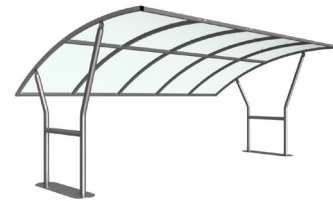

3 x 5
138 204 263