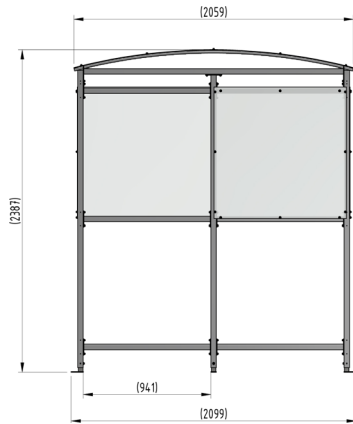

Cannock Shelter Aluminium Powder Coated Open Sided

The Cannock shelter is a free-standing, open fronted shelter designed for on site assembly, constructed from aluminium. Complete with a 4mm PETG clear sheet roof, and ½ side panels. Side-to-side curved roof. Coated RAL7016 (anthracite grey) as standard, other standard RALs available on request.

Width of 2m, with lengths from 1-6m.

Bolt down as standard, with adjustable feet.

Uses

- | | | |
|---|--|--|
| <input type="checkbox"/> Cycle | <input type="checkbox"/> Waiting/Passenger | <input checked="" type="checkbox"/> Smoking/Vaping |
| <input type="checkbox"/> Trolley | <input type="checkbox"/> Walkway/Canopy | <input type="checkbox"/> Bin Store |
| <input type="checkbox"/> Sport & Spectators | <input type="checkbox"/> Pay & Display/E.V | <input type="checkbox"/> Youth |

Part Number	Description	Weight (kg)
138 000 215	Cannock Shelter 1m	68kg
138 000 225	Cannock Shelter 2m	102kg
138 000 235	Cannock Shelter 3m	136kg
138 000 245	Cannock Shelter 4m	170kg
138 000 255	Cannock Shelter 5m	205kg
138 000 265	Cannock Shelter 6m	239kg
138 000 051	Perch Bench - 1000mm	9kg
138 000 050	Perch Bench - 1500mm	12kg
138 817 140	Ash Tray	

Product details

- Height - 2330mm overall
- Width - 2050mm overall
- Foot is adjustable by 70mm on each leg
- 40mm x 40mm x 2mm aluminium box section
- Price excludes fixing down bolts
- Perch bench and ash trays available at extra cost