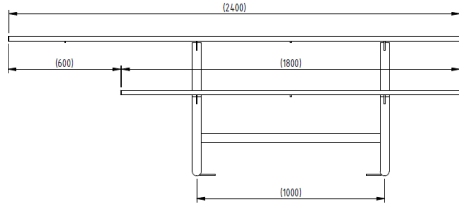

Haddon DDA Picnic Table

2400mm Table Top

Galvanised or Galvanised & Colour

With a simple and traditional design, the Haddon DDA Picnic Table from AUTOPA is a variation of our Haddon picnic table, with an extended table top to allow for wheelchair access making it perfect for use in busy public spaces like schools, parks and playgrounds. Manufactured from galvanised mild steel, this robust range will complement any site, looking good for many years with only minimal maintenance.

The Haddon DDA Picnic Table is supplied in galvanised mild steel. Galvanised and powder coated is an optional extra (RAL number must be stated at time of order).

Available bolt down only.