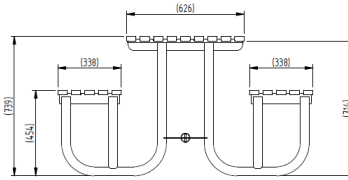

Haddon DDA Picnic Table

2400mm Table Top

Galvanised or Galvanised & Colour

With a simple and traditional design, the Haddon DDA Picnic Table from AUTOPA is a variation of our Haddon picnic table, with an extended table top to allow for wheelchair access making it perfect for use in busy public spaces like schools, parks and playgrounds. Manufactured from galvanised mild steel, this robust range will complement any site, looking good for many years with only minimal maintenance.

The Haddon DDA Picnic Table is supplied in galvanised mild steel. Galvanised and powder coated is an optional extra (RAL number must be stated at time of order).

Available bolt down only.