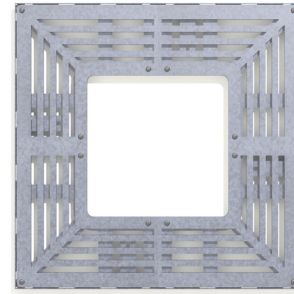

Ivy
138 124 112