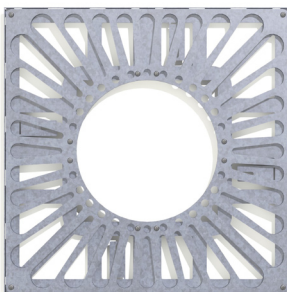

Sunburst
138 124 142