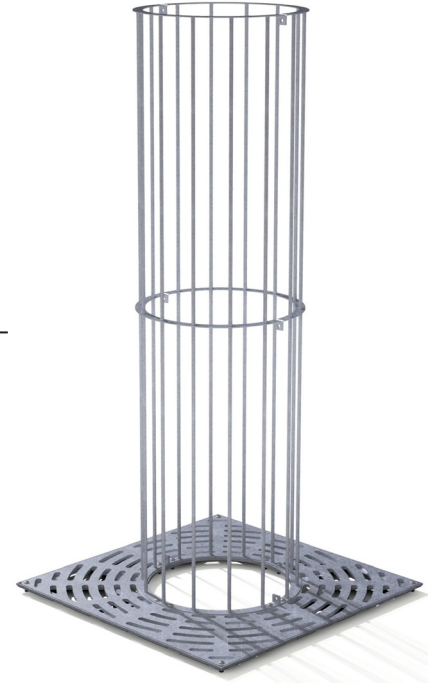

An AUTOPA Tree Grille is an essential part of an urban landscape. Manufactured from galvanised mild steel, these grilles will prevent delicate roots from being damaged by passing traffic, both vehicular and pedestrian. The contemporary styling makes them ideal for use on any site.

Supplied in two parts and are joined together using bolts. Complete with a frame which is required to stabilise the grille and prevent it from sagging around the tree.

Other sizes are available on request.

Galvanised and powder coated also available.

Pictured with the AUTOPA Tree Guards (available extra).

<u>Part Number</u>	<u>Description</u>	<u>Weight (kg)</u>
138 124 102	Vine - Galvanised	59kg
138 124 112	Ivy - Galvanised	49kg
138 124 122	Petal - Galvanised	55kg
138 124 132	Rose - Galvanised	47kg
138 124 142	Sunburst - Galvanised	45kg
138 124 152	Radial - Galvanised	60kg

Product details

- 500mm aperture
- 1000mm x 1000mm (length x depth) - Square tree grilles
- 1011mm x 1011mm (length x depth) - Square frame
- Galvanised mild steel
- Price includes frame
- Frame is galvanised mild steel