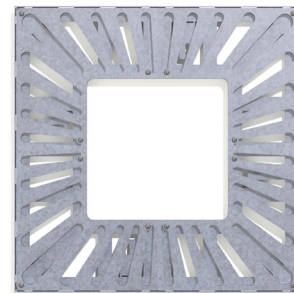

Rose
138 124 132