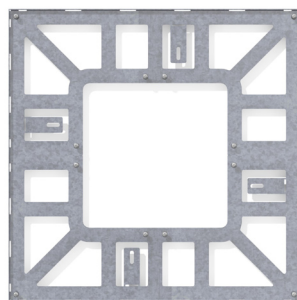

Frame
(Available galvanised only)