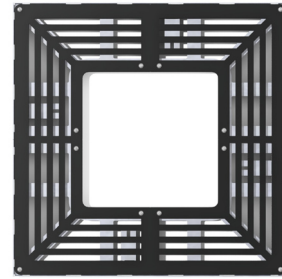

Ivy
138 124 112B