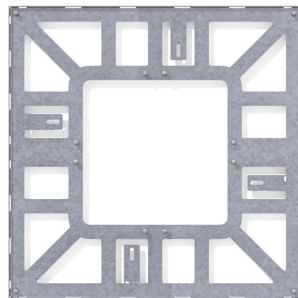

Frame
(Available galvanised only)