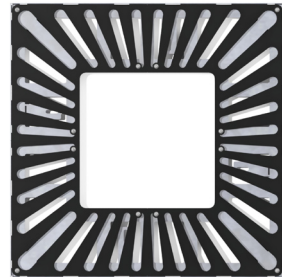

Rose
138 124 132B