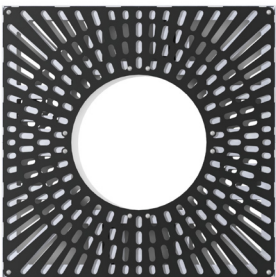

Petal
138 124 122B