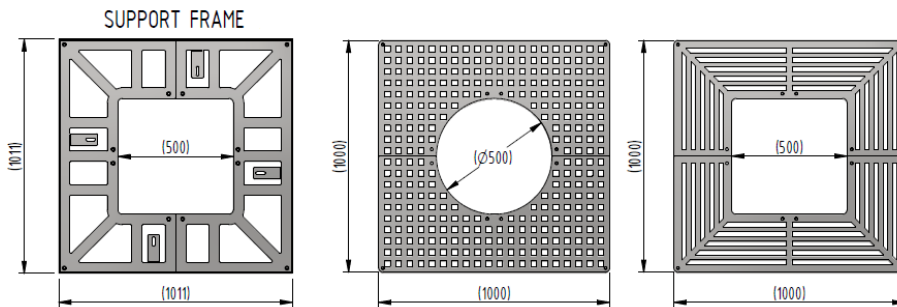

Tree Grille 1000 Square Galv & Black

An AUTOPA Tree Grille is an essential part of an urban landscape. Manufactured from galvanised mild steel which is then coated black as standard, these grilles will prevent delicate roots from being damaged by passing traffic, both vehicular and pedestrian. The contemporary styling makes them ideal for use on any site.

Supplied in two parts and are joined together using bolts. Complete with a frame which is required to stabilise the grille and prevent it from sagging around the tree.

Other sizes are available on request.

Product details

- 500mm aperture
- 1000mm x 1000mm (length x depth) - Square tree grilles
- 1011mm x 1011mm (length x depth) - Square frame
- Standard finish - RAL 9005
- Price includes frame
- Frame is galvanised mild steel

Installation & use

Tree Grilles require bolting down to a level surface of at least 1000mm². Tree Grilles to be flush with the ground level.

Frames require bolting to a suitable foundation by means of 4 x M10 security dome head bolts.