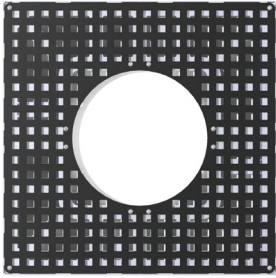

Tree Grille 1000 Square Galv & Black

Vine
138 124 102B