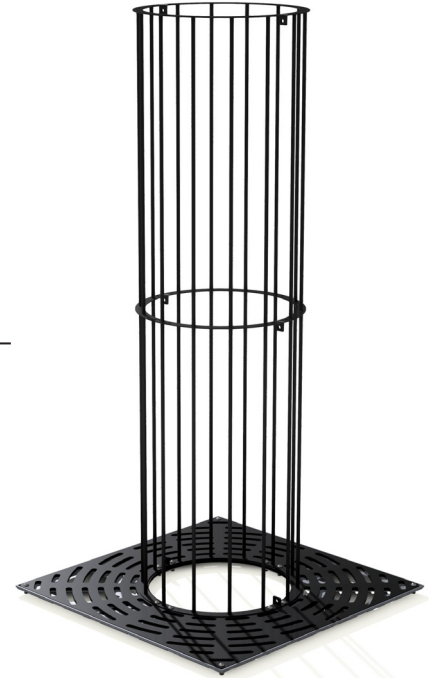

Tree Grille 1000 Square Galv & Black

An AUTOPA Tree Grille is an essential part of an urban landscape. Manufactured from galvanised mild steel which is then coated black as standard, these grilles will prevent delicate roots from being damaged by passing traffic, both vehicular and pedestrian. The contemporary styling makes them ideal for use on any site.

Supplied in two parts and are joined together using bolts. Complete with a frame which is required to stabilise the grille and prevent it from sagging around the tree.

Other sizes are available on request.

Pictured with the AUTOPA Tree Guards (available extra).

Part Number	Description	Weight (kg)
138 124 102B	Vine - Galv & Black	59kg
138 124 112B	Ivy - Galv & Black	49kg
138 124 122B	Petal - Galv & Black	55kg
138 124 132B	Rose - Galv & Black	47kg
138 124 142B	Sunburst - Galv & Black	45kg
138 124 152B	Radial - Galv & Black	60kg

Product details

- 500mm aperture
- 1000mm x 1000mm (length x depth) - Square tree grilles
- 1011mm x 1011mm (length x depth) - Square frame
- Standard finish - RAL 9005
- Price includes frame
- Frame is galvanised mild steel