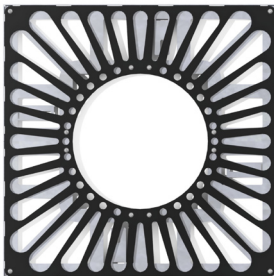

Sunburst
138 124 142B