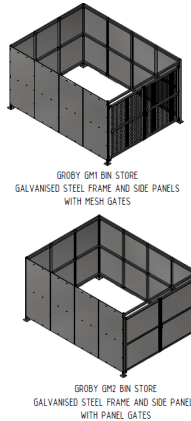

GM1 Shelter

Galvanised Steel Frame – Galvanised Galvanised Clad with Mesh Doors

The GM1 variant of the Groby shelter is a free-standing shelter with Mesh Doors lockable by padlock (not included) designed for on site assembly, constructed from galvanised mild steel.

Width of 4m, with lengths from 1-5m, extension bays can be added to achieve the desired shelter length.

Bolt down as standard.

Uses

- | | | |
|---|--|---|
| <input type="checkbox"/> Cycle | <input type="checkbox"/> Waiting/Passenger | <input type="checkbox"/> Smoking/Vaping |
| <input type="checkbox"/> Trolley | <input type="checkbox"/> Walkway/Canopy | <input checked="" type="checkbox"/> Bin Store |
| <input type="checkbox"/> Sport & Spectators | <input type="checkbox"/> Pay & Display/E.V | <input type="checkbox"/> Youth |

Part Number	Description	Weight (kg)
138 200 830	GM1 Shelter 1m	356kg
138 200 831	GM1 Shelter 2m	420kg
138 200 832	GM1 Shelter 3m	472kg
138 200 833	GM1 Shelter 4m	556kg
138 200 834	GM1 Shelter 5m	609kg
138 200 835	GM1 Shelter 1m extension bay	
138 200 836	GM1 Shelter 2m extension bay	
138 200 837	GM1 Shelter 3m extension bay	
138 200 838	GM1 Shelter 4m extension bay	
138 200 839	GM1 Shelter 5m extension bay	

Product details

- Height – 2190mm
- Width – 4060mm overall
- Length – 1m, 2m, 3m, 4m, 5m and extensions
- Square flange plate - 140mm x 140mm x 10mm
- Each flange plate requires 4 bolts
- 1mm galvanised steel panels