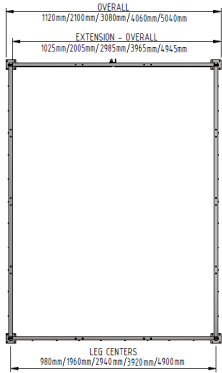

GM1 Shelter

Galvanised Steel Frame – Galvanised Galvanised Clad with Mesh Doors

The GM1 variant of the Groby shelter is a free-standing shelter with Mesh Doors lockable by padlock (not included) designed for on site assembly, constructed from galvanised mild steel.

Width of 4m, with lengths from 1-5m, extension bays can be added to achieve the desired shelter length.

Bolt down as standard.

Uses

- | | | |
|---|--|---|
| <input type="checkbox"/> Cycle | <input type="checkbox"/> Waiting/Passenger | <input type="checkbox"/> Smoking/Vaping |
| <input type="checkbox"/> Trolley | <input type="checkbox"/> Walkway/Canopy | <input checked="" type="checkbox"/> Bin Store |
| <input type="checkbox"/> Sport & Spectators | <input type="checkbox"/> Pay & Display/E.V | <input type="checkbox"/> Youth |

Part Number	Description	Weight (kg)
138 200 830	GM1 Shelter 1m	356kg
138 200 831	GM1 Shelter 2m	420kg
138 200 832	GM1 Shelter 3m	472kg
138 200 833	GM1 Shelter 4m	556kg
138 200 834	GM1 Shelter 5m	609kg
138 200 835	GM1 Shelter 1m extension bay	
138 200 836	GM1 Shelter 2m extension bay	
138 200 837	GM1 Shelter 3m extension bay	
138 200 838	GM1 Shelter 4m extension bay	
138 200 839	GM1 Shelter 5m extension bay	

Product details

- Height – 2190mm
- Width – 4060mm overall
- Length – 1m, 2m, 3m, 4m, 5m and extensions
- Square flange plate - 140mm x 140mm x 10mm
- Each flange plate requires 4 bolts
- 1mm galvanised steel panels