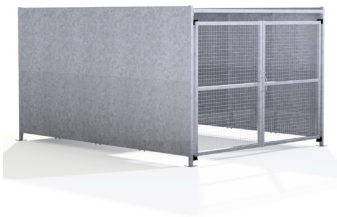

GM1 Shelter

Galvanised Steel Frame – Galvanised Galvanised Clad with Mesh Doors

The GM1 variant of the Groby shelter is a free-standing shelter with Mesh Doors lockable by padlock (not included) designed for on site assembly, constructed from galvanised mild steel.

Width of 4m, with lengths from 1-5m, extension bays can be added to achieve the desired shelter length.

Bolt down as standard.

Uses

- | | | |
|---|--|---|
| <input type="checkbox"/> Cycle | <input type="checkbox"/> Waiting/Passenger | <input type="checkbox"/> Smoking/Vaping |
| <input type="checkbox"/> Trolley | <input type="checkbox"/> Walkway/Canopy | <input checked="" type="checkbox"/> Bin Store |
| <input type="checkbox"/> Sport & Spectators | <input type="checkbox"/> Pay & Display/E.V | <input type="checkbox"/> Youth |

Product details

- Height – 2190mm
- Width – 4060mm overall
- Length – 1m, 2m, 3m, 4m, 5m and extensions
- Square flange plate - 140mm x 140mm x 10mm
- Each flange plate requires 4 bolts
- 1mm galvanised steel panels

www.autopa.co.uk
 +44 (0)1788 550556

AUTOPA Limited
 Cottage Leap, Rugby, Warwickshire CV21 3XP

GM1 Shelter Galvanised Steel Frame – Galvanised Galvanised Clad with Mesh Doors

4 x 1
138 204 830

4 x 2
138 204 831