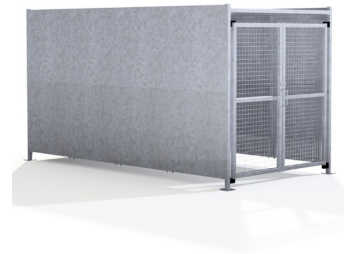

GM1 Shelter

Galvanised Steel Frame – Galvanised Galvanised Clad with Mesh Doors

The GM1 variant of the Groby shelter is a free-standing shelter with Mesh Doors lockable by padlock (not included) designed for on site assembly, constructed from galvanised mild steel.

Width of 4m, with lengths from 1-5m, extension bays can be added to achieve the desired shelter length.

Bolt down as standard.

Uses

- | | | |
|---|--|---|
| <input type="checkbox"/> Cycle | <input type="checkbox"/> Waiting/Passenger | <input type="checkbox"/> Smoking/Vaping |
| <input type="checkbox"/> Trolley | <input type="checkbox"/> Walkway/Canopy | <input checked="" type="checkbox"/> Bin Store |
| <input type="checkbox"/> Sport & Spectators | <input type="checkbox"/> Pay & Display/E.V | <input type="checkbox"/> Youth |

Product details

- Height – 2190mm
- Width – 4060mm overall
- Length – 1m, 2m, 3m, 4m, 5m and extensions
- Square flange plate - 140mm x 140mm x 10mm
- Each flange plate requires 4 bolts
- 1mm galvanised steel panels

www.autopa.co.uk
 +44 (0)1788 550556

AUTOPA Limited
 Cottage Leap, Rugby, Warwickshire CV21 3XP

GM1 Shelter Galvanised Steel Frame – Galvanised Galvanised Clad with Mesh Doors

4 x 1
138 204 830

4 x 2
138 204 831