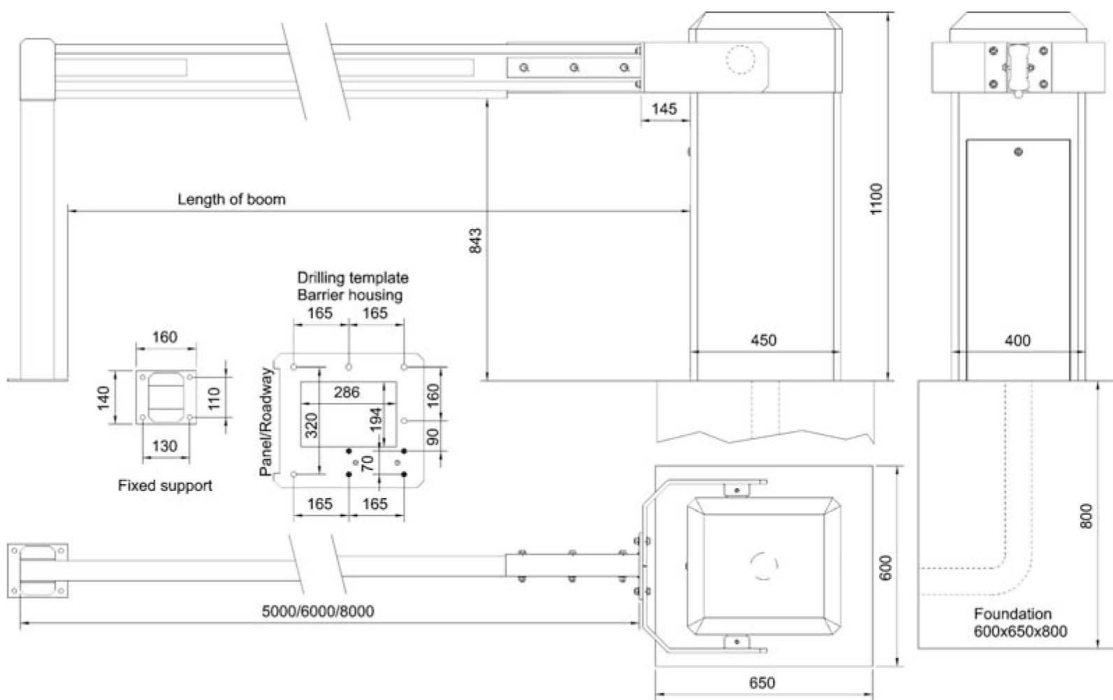

Technical specification

Supply voltage	230V/50Hz
Power consumption	Max. 2.5A
Duty cycle	100%
Temperature range	-20°C to +70°C
Controller	MO 64
Housing dimensions (L/W/H)	450x400x1.100mm
Foundation (frost-free)	650x600x800mm
Boom connector	Central/Middle
Housing	Aluminium
Mechanics	Steel, zinc coated
Sound pressure level (distance 1m)	≤ 60 dB(A)
Degree of protection	IP 44